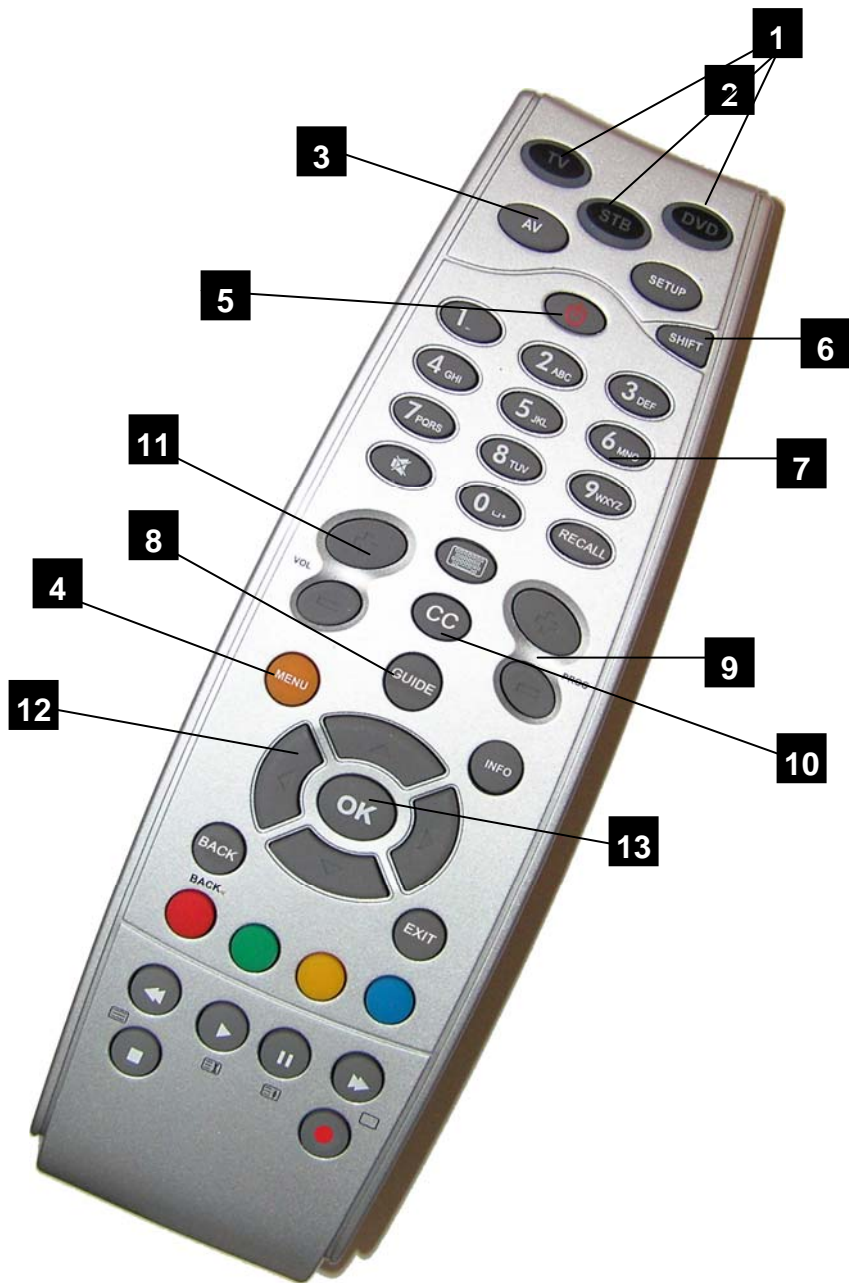

9. Channel Up / Down Control:

These keys will allow you to move through the channels.

10. CC

The Closed Caption key mutes the volume and allows for closed captioning.

11. Volume Up / Down Control:

These keys will adjust the volume level of your device.

12. Directional Keys

These keys will allow you to navigate through the menu of your device.

13. OK key

This key can be used to verify any Menu operation.